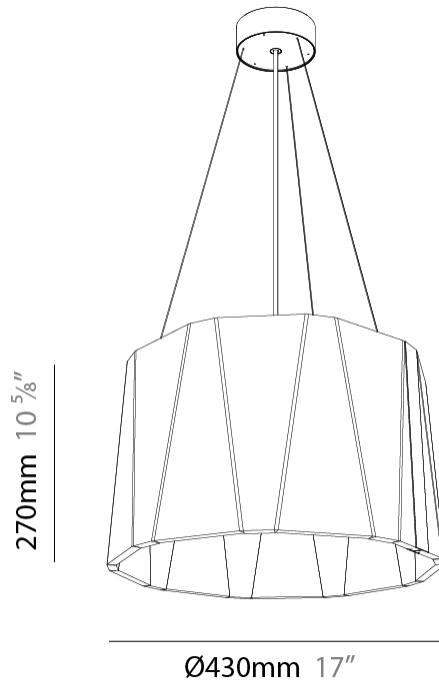

PHYSICAL

Shape: Drum
Diameter (mm): 430
Diameter (in): 16 ¹⁵/₁₆
Height (mm): 270
Height (in): 10 ⁵/₈
Weight (kg): 4.0

Diffuser: [Clear / Microprism / Clear Microprism](#)
Fixture Finish: [SSR / BKV / CWI / CRY / HAB / UFT / ITA / RUA / FTG / MYG / LOD / PUS / FRO / FUP / KIA / POP / BLS / SPG / MEY / GOH / CHC / COM / ABZ / JAG / OBR / MOS / ROR](#)
Holder Finish: [SSR / BKV / CWI / CRY / HAB / LAG / UFT / ITA / RUA / RUR / MIC / FTG / MYG / TWT / LOD / PUS / FRO / FUP / KIA / POP / BLS / SPG / MEY / GOH / GUM / CHC / COM / ABZ / JAG](#)
Acoustic Finish: [SFW / CYW / SEE / SYN / MTS / PMB / TTN / CYB / STO / DPE / BES / SHB / ARE / ANE / VRD / CRF](#)
Fixture Material: Aluminum
Primary Material: Acoustic
Cable Details: [2000mm/78 3/4" or 6000mm/236 1/4" Cable, - Black, Orange, Red, Transparent and White](#)

ELECTRICAL

Lamp Type: LED
Input Wattage (W): 33.8
Total Output Wattage (W): 30.9
Dimming: Tri-Mode (Non-Dimming and Phase Dimming (120Vac only) and 0-10V Dimming)
Driver Included: Yes
Driver Location: Integrated
Driver Type: Constant Current - Universal
Driver Class: Class 2
Input Voltage (V): 120 - 277
Constant Current (MA): 350mA & 700mA
Upon Request: [MATTER Dimming / DALI Dimming (Remote)](#)

LED

Color Temperature (°K): [2700 / 3000 / 3500 / 4000](#)
Max. Delivered Lumen (lm): Max 4459
CRI: >90 CRI
Lamp Life (hrs): 50000

OPTICAL

RATINGS AND CERTIFICATIONS
Certified By: Certified for North American Standards
IP rating: IP20